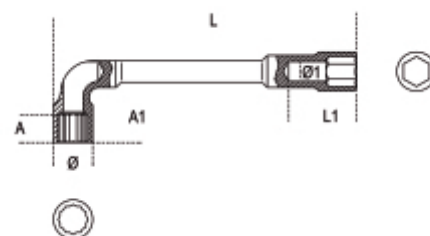

## двойной Г-образный торцовый ключ

art.	mm	mm	mm	mm	mm	mm	mm	mm	mm	g
009370006	937 6X6	6x6	11,5	110	5,0	8,0	15,0	15,0	55	
009370007	937 7X7	7x7	12,5	116	6,0	9,0	18,0	15,0	60	
009370008	937 8X8	8x8	13,0	120	6,0	11,0	20,0	21,0	65	
009370009	937 9X9	9x9	14,0	125	7,0	11,0	20,0	21,0	75	
009370010	937 10X10	10x10	16,5	133	8,0	13,0	22,0	25,0	105	
009370011	937 11X11	11x11	17,5	143	8,5	14,0	23,0	25,0	125	
009370012	937 12X12	12x12	19,0	148	8,5	14,0	25,0	25,0	165	
009370013	937 13X13	13x13	19,5	154	9,5	16,0	28,0	34,0	175	
009370014	937 14X14	14x14	21,5	167	10,0	17,0	28,0	34,0	220	
009370015	937 15X15	15x15	22,5	182	10,0	17,0	29,0	40,0	235	
009370016	937 16X16	16x16	24,5	193	11,0	20,0	33,0	40,0	335	
009370017	937 17X17	17x17	26,0	198	12,0	20,0	34,0	44,0	340	
009370018	937 18X18	18x18	26,5	215	13,0	20,0	34,0	44,0	370	
009370019	937 19X19	19x19	29,0	220	14,0	22,0	35,0	48,0	435	
009370020	937 20X20	20x20	30,5	222	14,0	22,0	37,0	48,0	485	
009370021	937 21X21	21x21	30,5	236	16,0	25,0	39,0	48,0	575	
009370022	937 22X22	22x22	32,5	250	16,0	25,0	41,0	52,0	610	
009370023	937 23X23	23x23	33,5	256	17,0	26,0	44,0	52,0	705	
009370024	937 24X24	24x24	35,0	272	19,0	27,0	46,0	55,0	805	
009370025	937 25X25	25x25	36,5	282	19,0	27,0	47,0	55,0	895	
009370026	937 26X26	26x26	37,5	296	20,0	28,0	47,0	61,0	950	
009370027	937 27X27	27x27	39,0	296	21,0	28,0	50,0	61,0	1220	
009370028	937 28X28	28x28	39,0	314	22,0	28,0	51,0	61,0	1235	
009370030	937 30X30	30x30	42,5	348	23,0	31,0	51,0	70,0	1520	
009370032	937 32X32	32x32	45,5	364	24,0	32,0	51,0	70,0	1800	