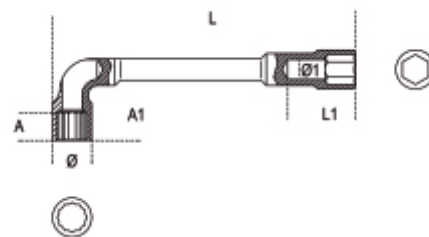

932HS
двойной, шестигранный (двенадцатигранный), Г-образный торцовый ключ, ярко хромированный торцовый ключ, ярко хромированный, с системой
NF E 74.303

с привязной системой H-SAFE

art.	mm	mm	mm	mm	mm	mm	mm	mm	mm	g
009324006	932HS 6X6	6x6	11,5	110	5,0	8,0	15,0	15,0	55	
009324007	932HS 7X7	7x7	12,5	116	6,0	9,0	18,0	15,0	60	
009324008	932HS 8X8	8x8	13,0	120	6,0	11,0	20,0	21,0	65	
009324009	932HS 9X9	9x9	14,0	125	7,0	11,0	20,0	21,0	75	
009324010	932HS 10X10	10x10	16,5	133	8,0	13,0	22,0	25,0	105	
009324011	932HS 11X11	11x11	17,5	143	8,5	14,0	23,0	25,0	125	
009324012	932HS 12X12	12x12	19,0	148	8,5	14,0	25,0	25,0	165	
009324013	932HS 13X13	13x13	19,5	154	9,5	16,0	28,0	34,0	175	
009324014	932HS 14X14	14x14	21,5	167	10,0	17,0	28,0	34,0	220	
009324015	932HS 15X15	15x15	22,5	182	10,0	17,0	29,0	40,0	235	
009324016	932HS 16X16	16x16	24,5	193	11,0	20,0	33,0	40,0	335	
009324017	932HS 17X17	17x17	26,0	198	12,0	20,0	34,0	44,0	340	
009324018	932HS 18X18	18x18	26,5	215	13,0	20,0	34,0	44,0	370	
009324019	932HS 19X19	19x19	29,0	220	14,0	22,0	35,0	48,0	435	