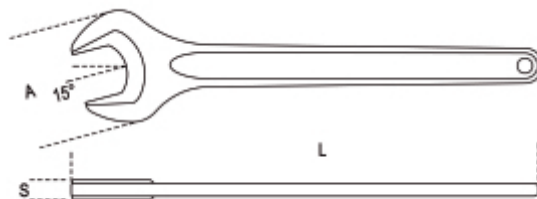

**ключ рожковый односторонний, DIN 894**

| art.      | mm  | L mm | A mm | S mm | g    |
|-----------|-----|------|------|------|------|
| 000530036 | 36  | 317  | 80,0 | 13,5 | 573  |
| 000530038 | 38  | 320  | 83,5 | 15,0 | 740  |
| 000530041 | 41  | 342  | 90,0 | 15,0 | 922  |
| 000530046 | 46  | 396  | 100  | 16,0 | 1120 |
| 000530050 | 50  | 412  | 102  | 17,0 | 1200 |
| 000530055 | 55  | 457  | 112  | 18,0 | 1300 |
| 000530060 | 60  | 492  | 122  | 18,0 | 1600 |
| 000530065 | 65  | 528  | 132  | 19,0 | 1800 |
| 000530070 | 70  | 572  | 142  | 20,0 | 2200 |
| 000530075 | 75  | 608  | 152  | 21,0 | 2800 |
| 000530080 | 80  | 645  | 162  | 22,0 | 2900 |
| 000530085 | 85  | 690  | 173  | 23,0 | 3900 |
| 000530090 | 90  | 690  | 173  | 23,0 | 3900 |
| 000530095 | 95  | 847  | 195  | 25,0 | 5500 |
| 000530100 | 100 | 847  | 195  | 25,0 | 5500 |
| 000530105 | 105 | 1000 | 217  | 28,0 | 7700 |
| 000530110 | 110 | 1000 | 217  | 28,0 | 7700 |
| 000530115 | 115 | 1000 | 225  | 28,0 | 7000 |
| 000530120 | 120 | 1000 | 225  | 28,0 | 7300 |
| 000530125 | 125 | 1000 | 225  | 28,0 | 7300 |
| 000530130 | 130 | 1000 | 225  | 28,0 | 7600 |
| 000530135 | 135 | 1000 | 225  | 28,0 | 7400 |