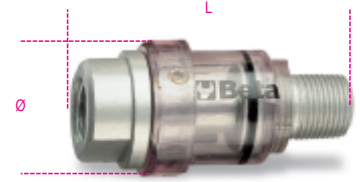

1919ML

Мини-смазчик

art.	art.		Ø	L mm	Ø mm
019190030	1919ML 1/4	1919 ML1/4-mini lubricators	1/4"	63	36
019190032	1919ML 3/8	1919 ML3/8-mini lubricators	3/8"	63	36